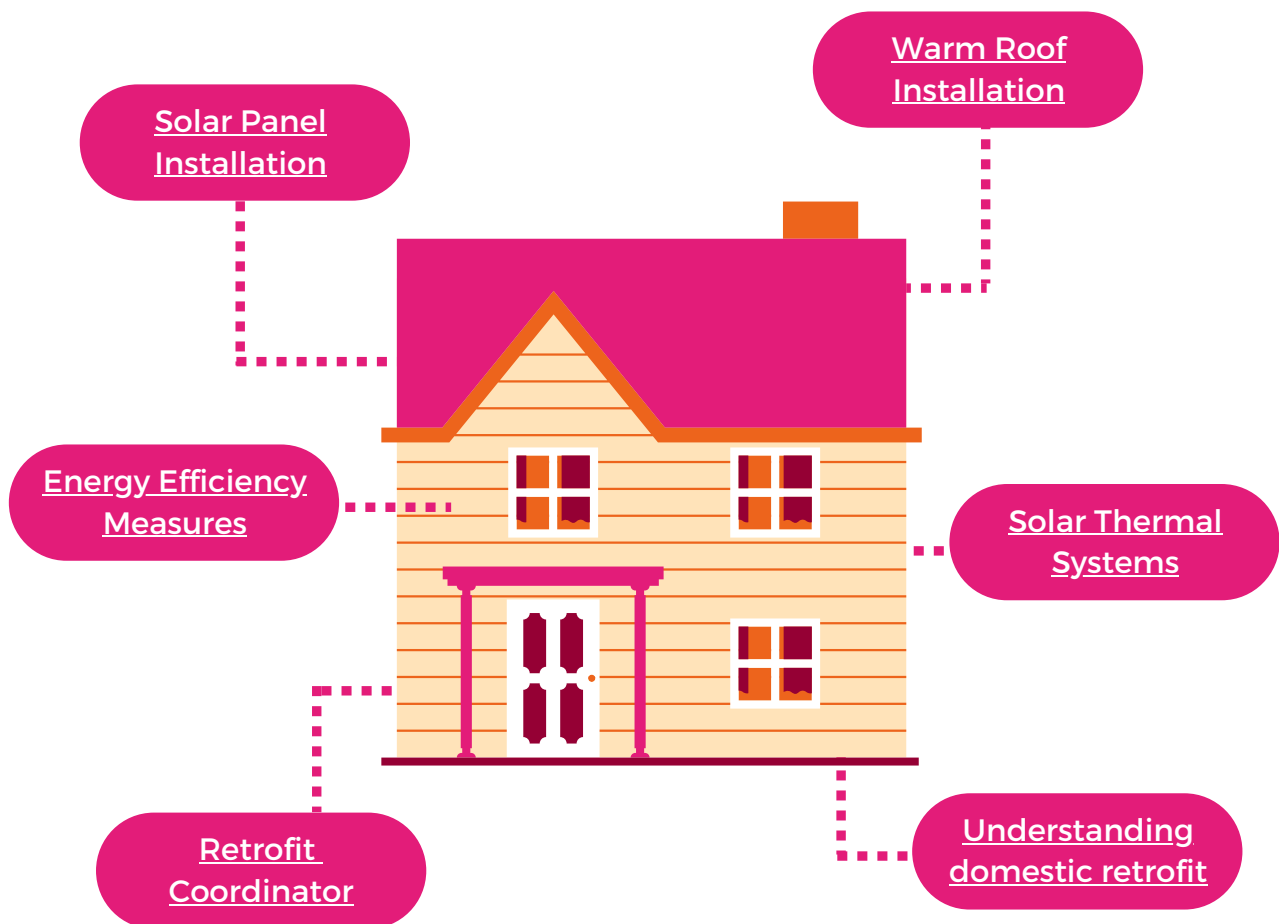

SKILLS. PRODUCTIVITY. GROWTH.

SKILLS FOR GROWTH SME

Retrofit | Earth Day 2022

To help propel Greater Manchester towards the goal of becoming carbon neutral by 2038, we will need to retrofit an average 61,000 homes per year to meet new emissions standards.

See what skills your team should be developing to start winning new contracts:

Get ready to retrofit!

Visit gmskillsmap.co.uk to find out more.